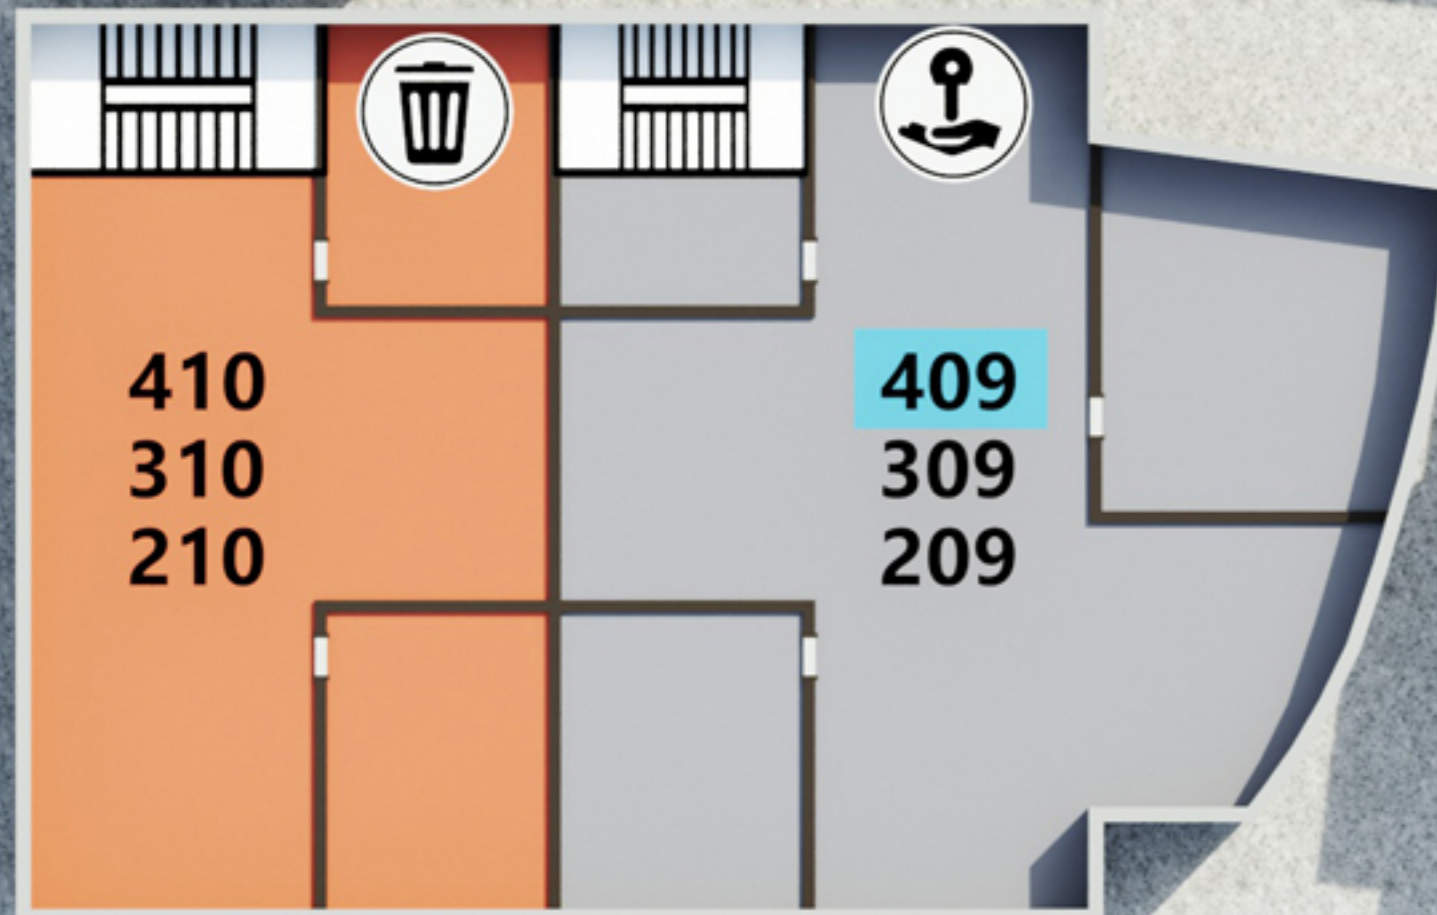

PASEO PLACE

- B1 (Orange)
- C1 (Grey)
- D1 (Light Blue)
- F1 (Light Green)

- Leasing Office (Anchor icon)
- Trash (Trash can icon)
- Grills (Grill icon)
- Retail (Shopping bag icon)
- Parking (P icon)
- Bike Racks (Bicycle icon)

Garage Entrance

SDSU Parking

Minutes from SDSU

Onsite Retail Locations

Leasing Office

- (619)250-3000
- INFO@THEPASEOPLACE.COM
- 5665 Lindo Paseo
San Diego, CA 92115