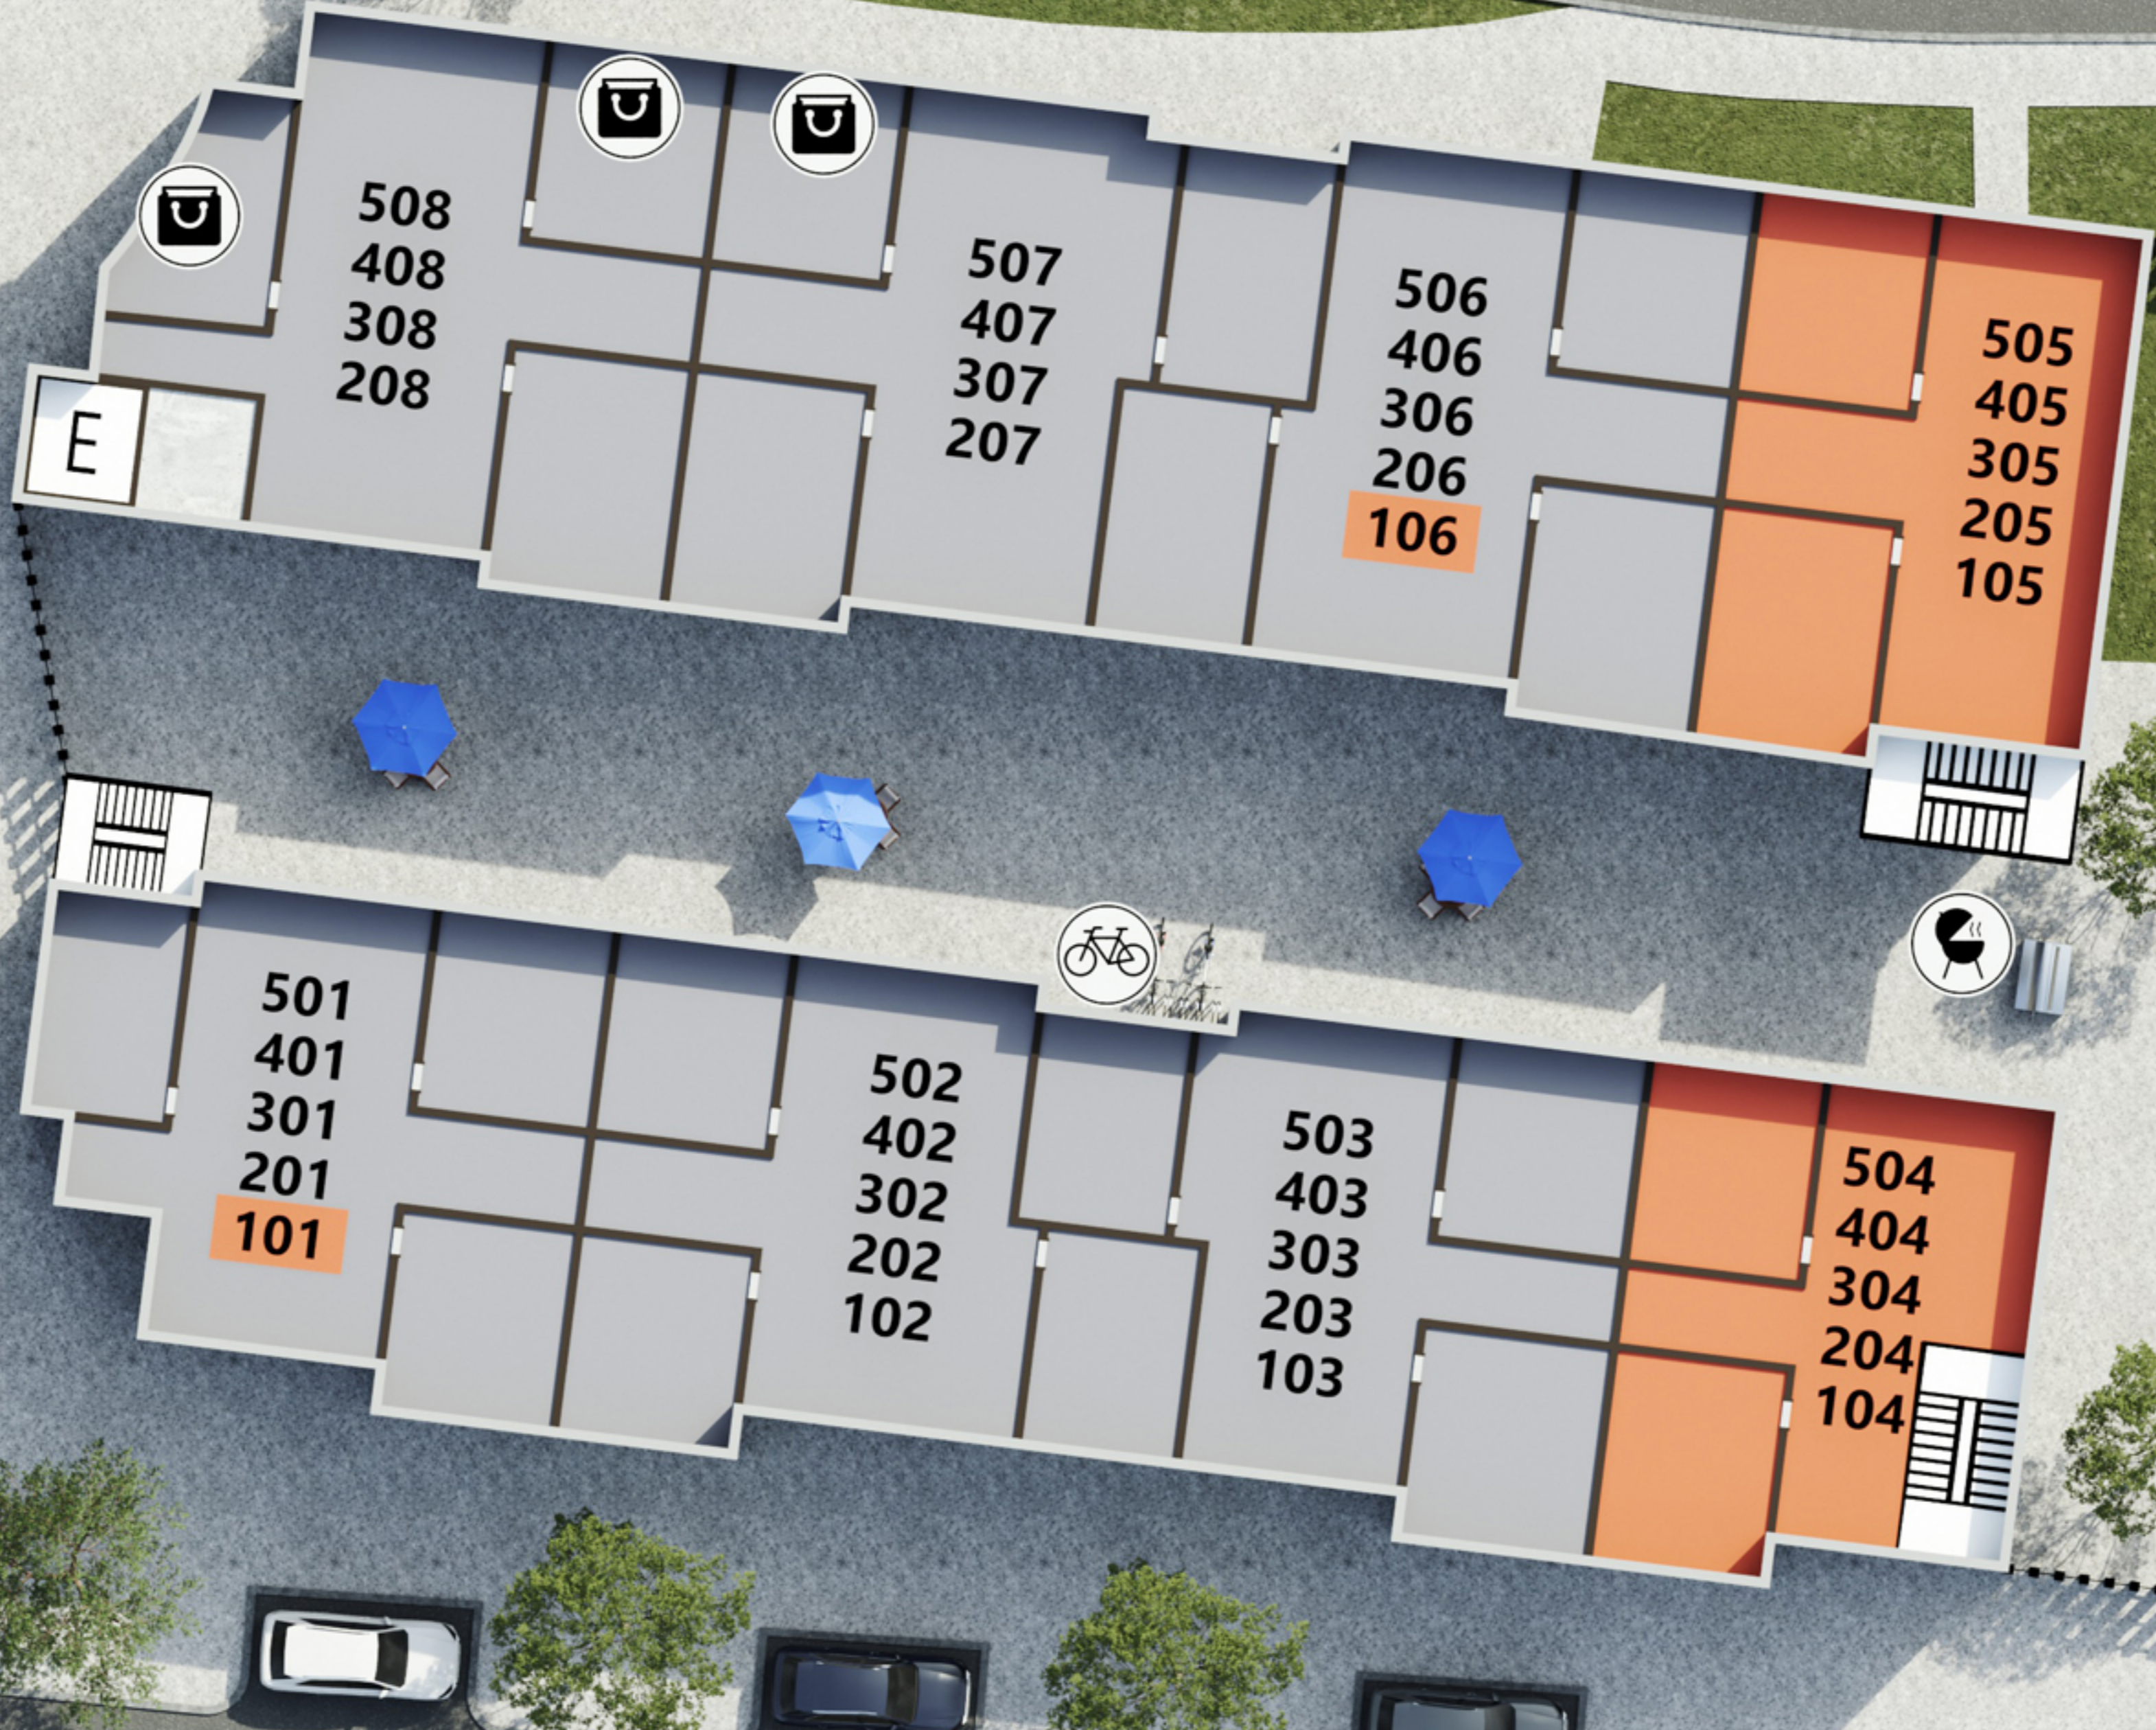

PASEO PLACE

- B1 (Orange)
- C1 (Grey)
- D1 (Light Blue)
- F1 (Light Green)

- Leasing Office (Anchor icon)
- Trash (Trash can icon)
- Grills (Grill icon)
- Retail (Shopping bag icon)
- Parking (P icon)
- Bike Racks (Bicycle icon)

Garage Entrance

SDSU Parking

Minutes from SDSU

Onsite Retail Locations

Leasing Office

- (619)250-3000
- INFO@THEPASEOPLACE.COM
- 5665 Lindo Paseo
San Diego, CA 92115